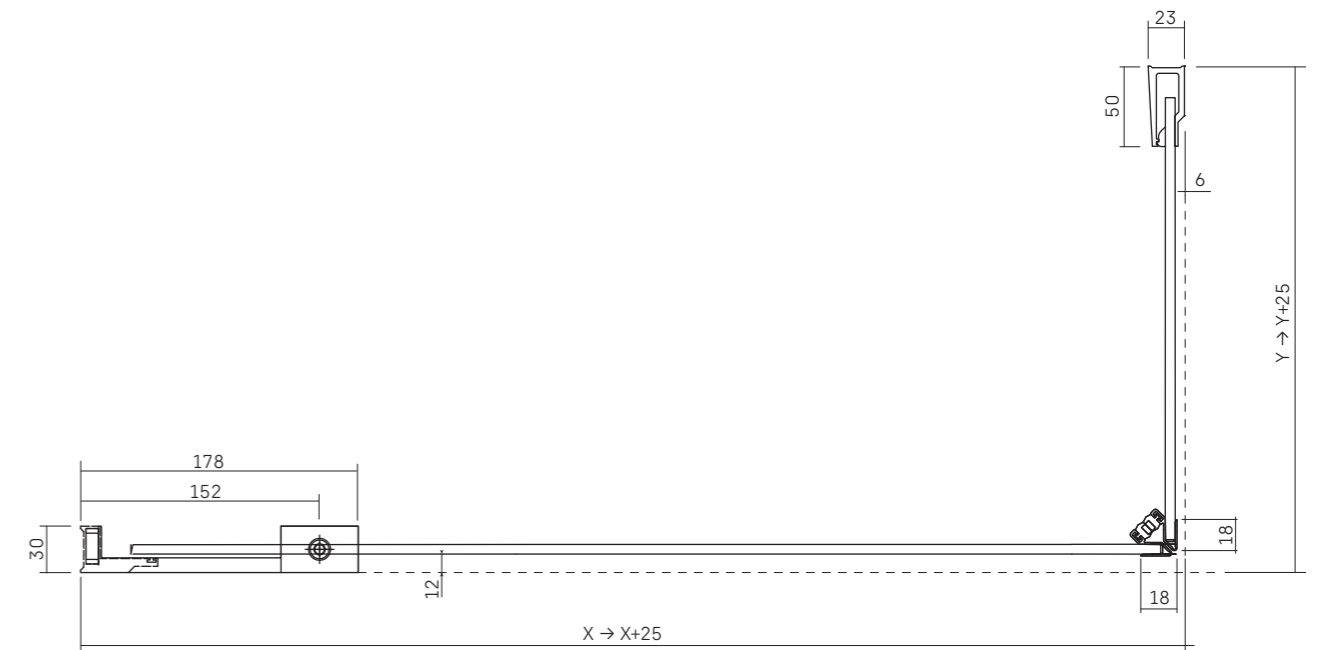

• PORTA BATTENTE + FISSO PER ANGOLO [art. SLPO+SLFI]