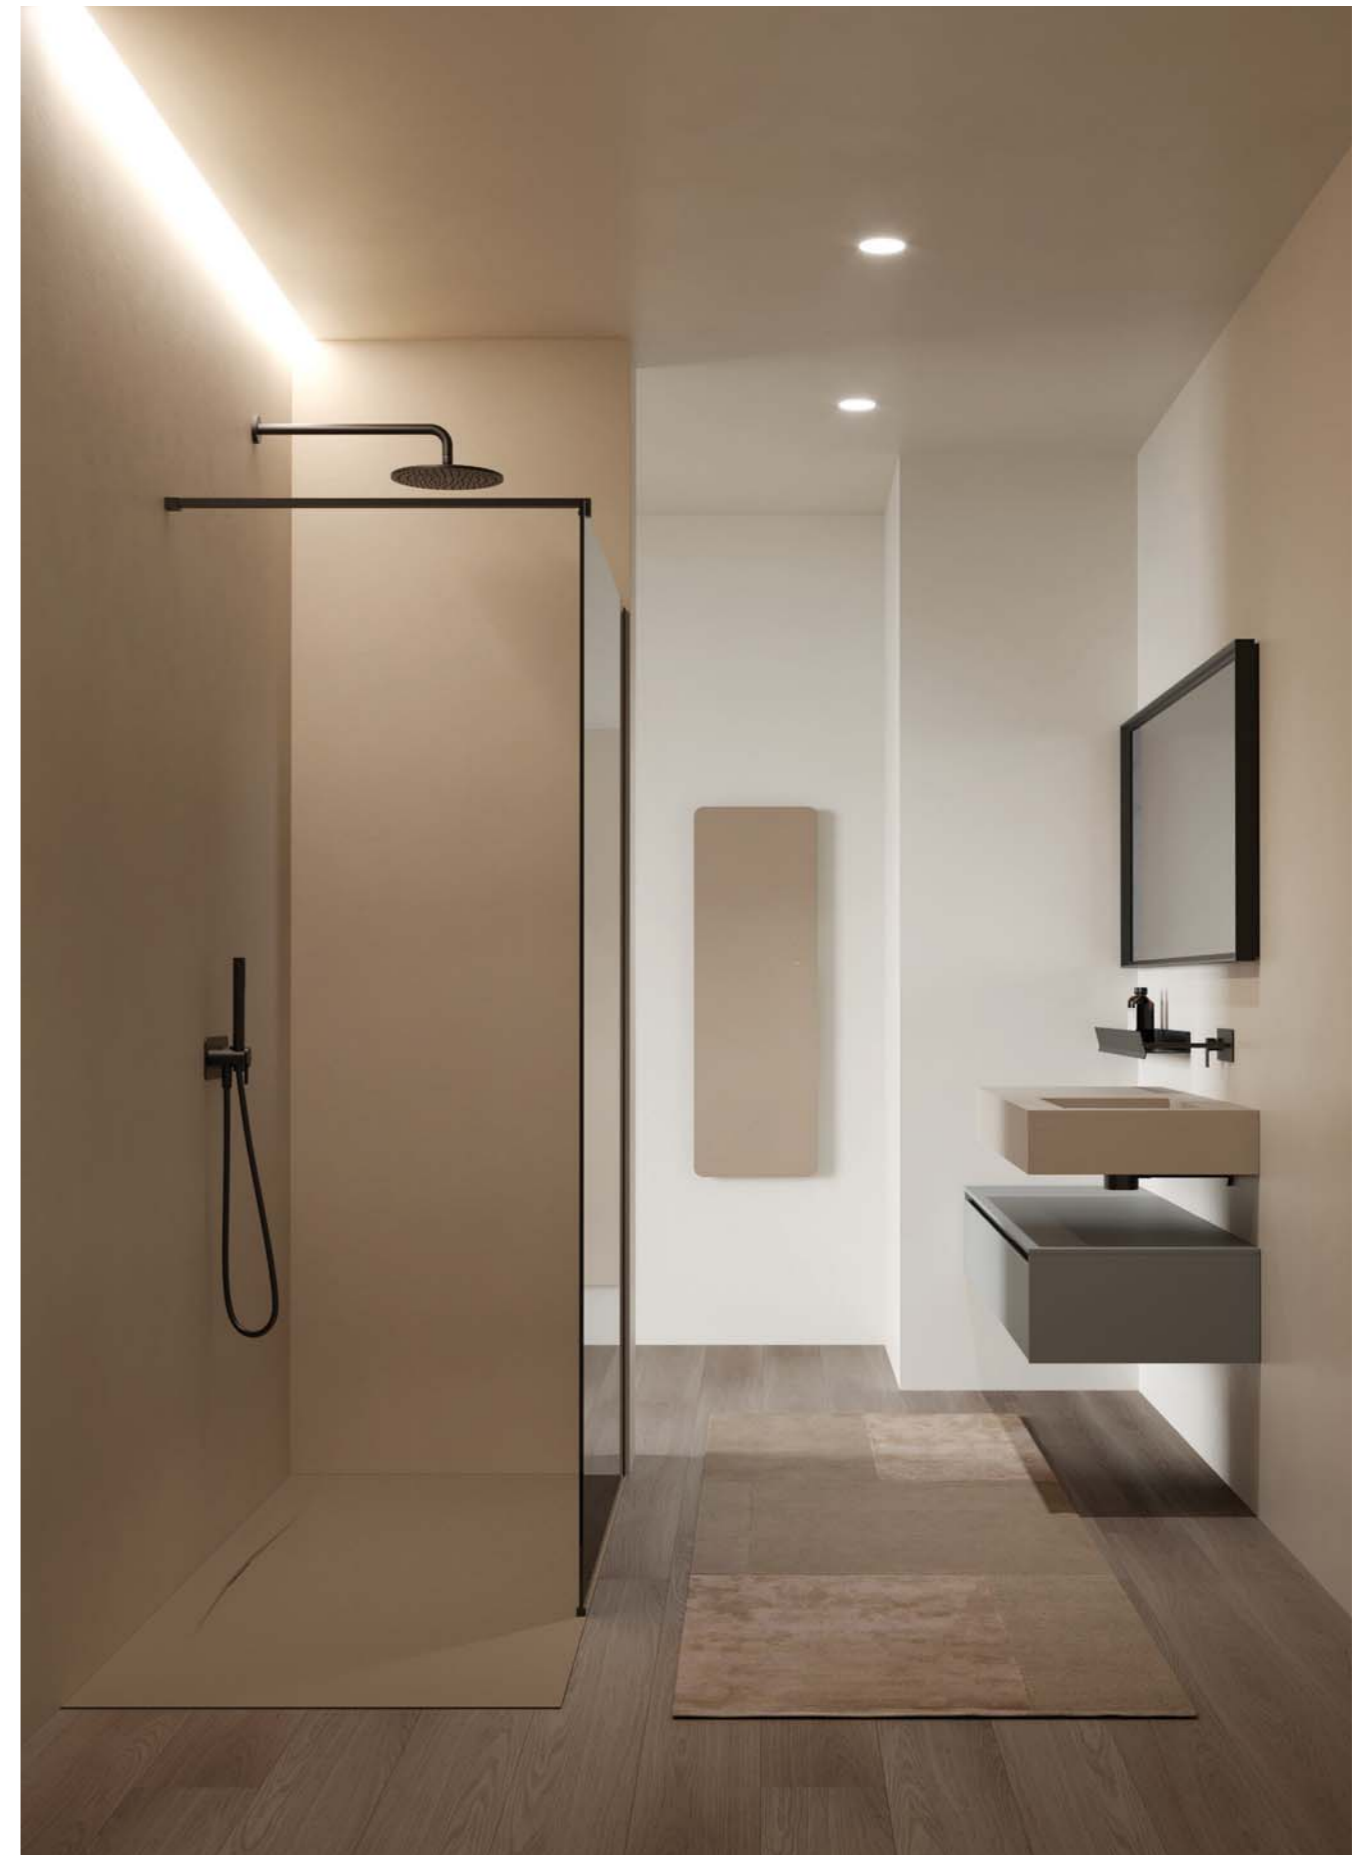

**Top Dual in finitura Sabbia.**

Dual wortop in Sabbia finish.

Plan de toilette Dual en finition Sabbia.

**Coordinato Top, Piatto e Termoarredo con texture Dual in finitura Sabbia.**

Matching wortop, shower tray and radiator in Dual texture and Sabbia finish.