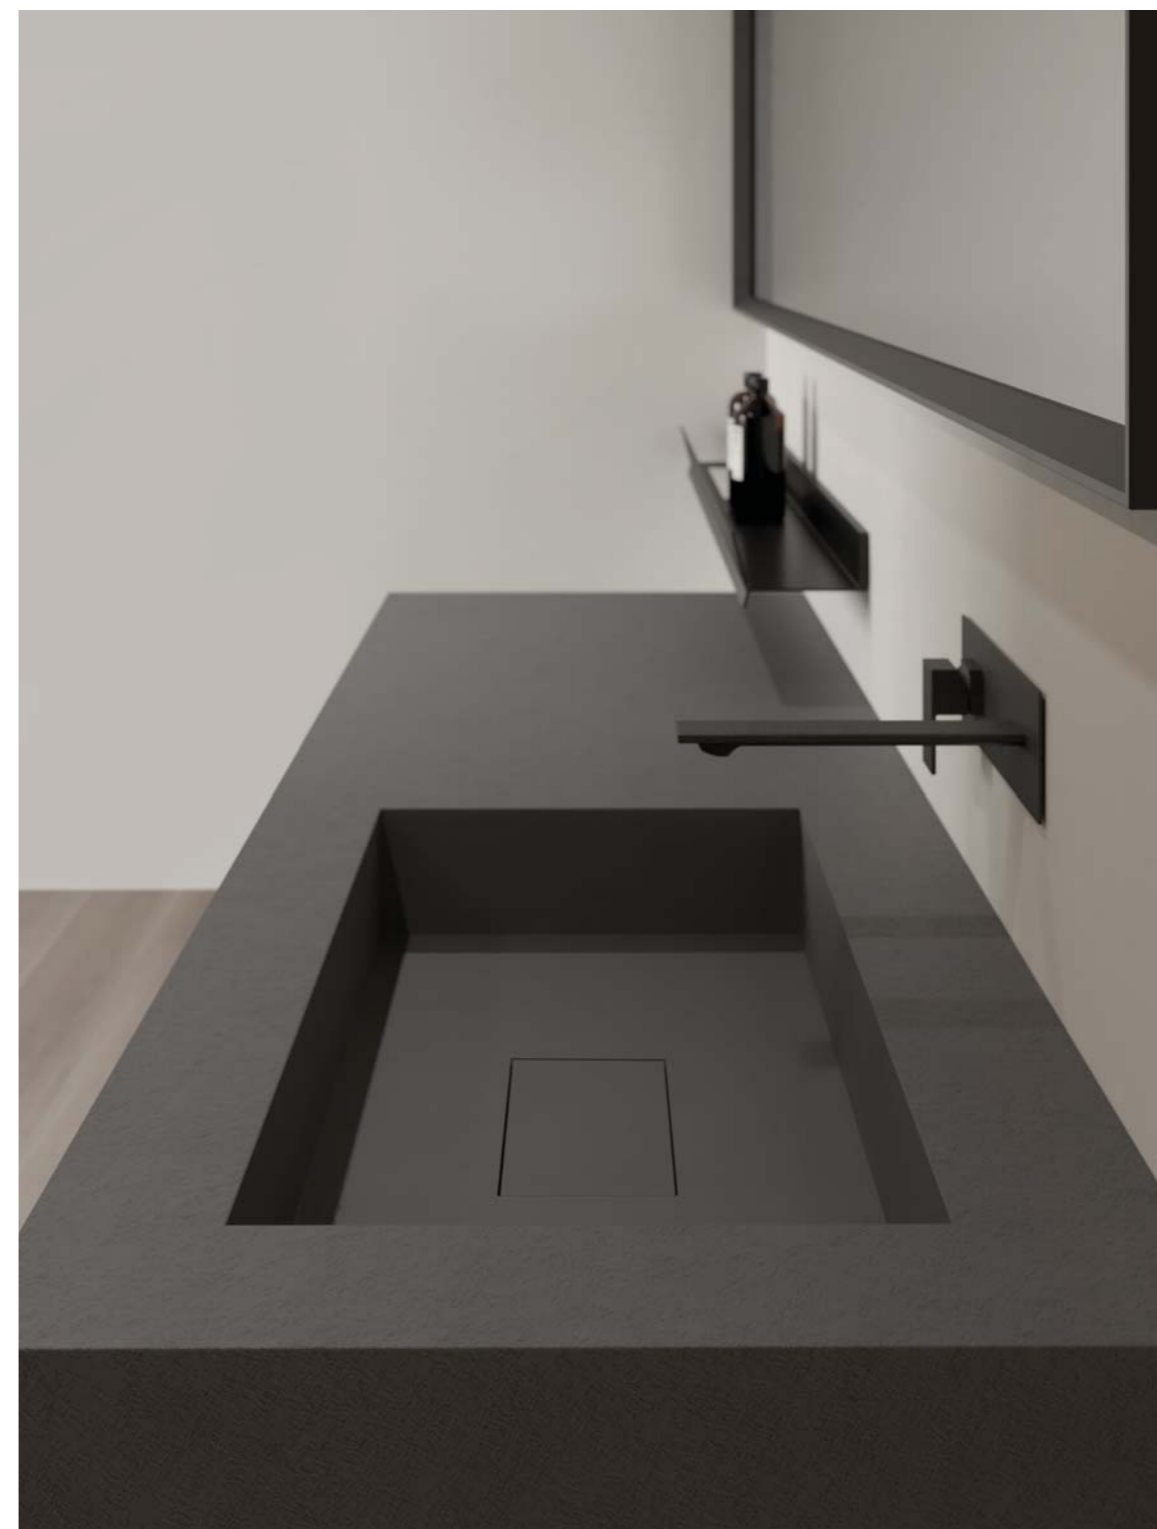

Top Join in finitura Antracite.

Join worktop in Antracite finish.

Plan de toilette Join en finition Antracite.